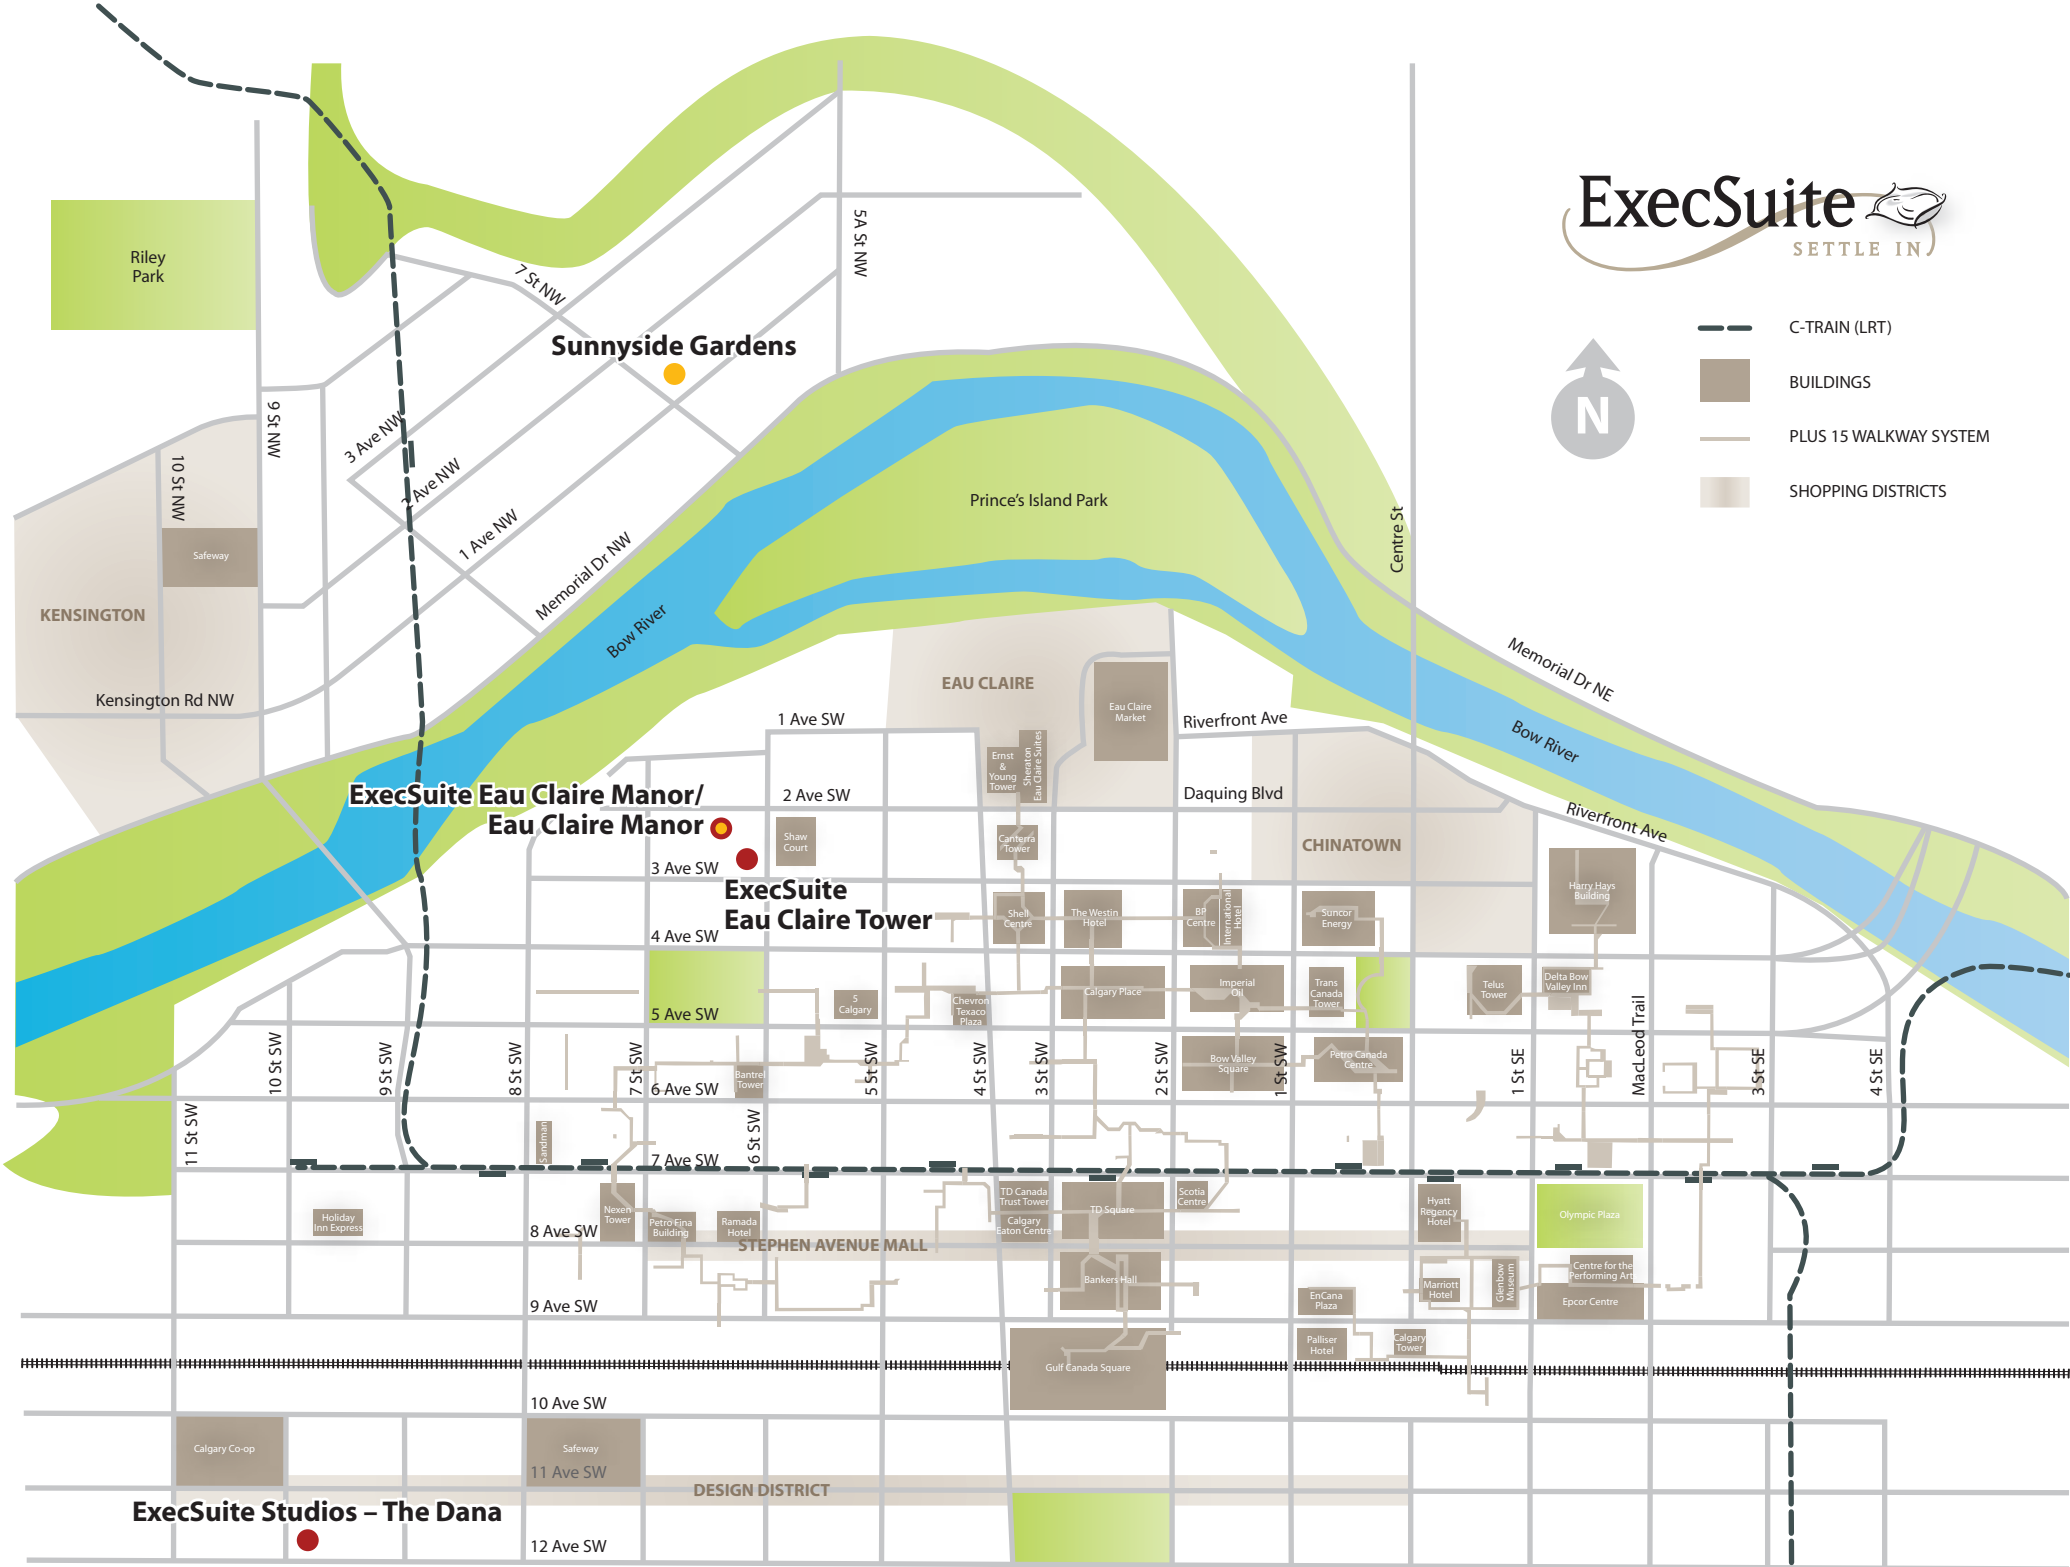

-  C-TRAIN (LRT)
-  BUILDINGS
-  PLUS 15 WALKWAY SYSTEM
-  SHOPPING DISTRICTS

**ExecSuite Eau Claire Manor/
Eau Claire Manor**

**ExecSuite
Eau Claire Tower**

ExecSuite Studios - The Dana

Sunnyside Gardens

EAU CLAIRE

CHINATOWN

STEPHEN AVENUE MALL

DESIGN DISTRICT